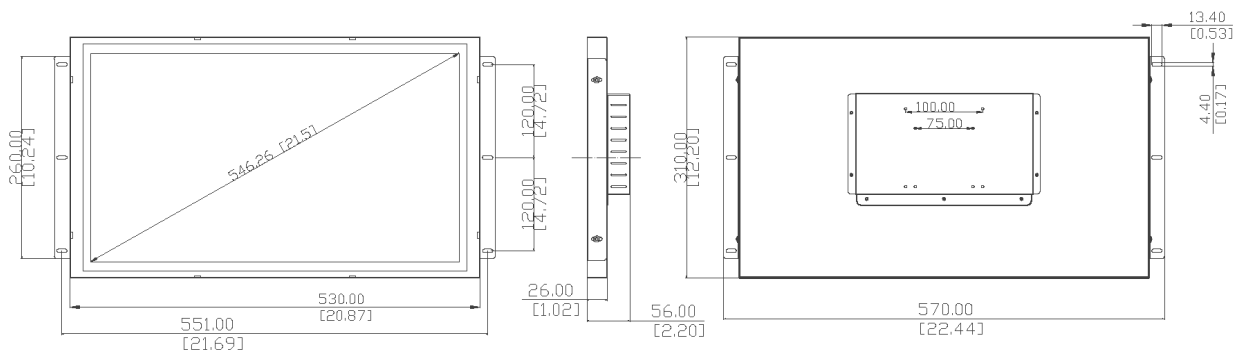

21.5" OPEN FRAME LCD MONITOR SERIES

Models and Features:

Model	Panel Type					Touch Screen
	Aspect Ratio	Resolution	Brightness	Contrast	Viewing Angle (H/V)	
OFU215C	16:9	1920x1080	300	3000:1	178/178	None
OFU215CRUE	16:9	1920X1080	300	3000:1	178/178	Resistive
OFU215E	16:9	1920X1080	1200	1000:1	160/140	None
OFU215ERUE	16:9	1920x1080	1200	1000:1	160/140	Resistive

Specifications:

Signal connector	VGA, HDMI
OSD Control	Power, Menu, Up/Down, Auto
Operation Temperature	0 to 50 °C
Storage Temperature	-20 to 60 °C
Power Supply	External 12V/4.16A Power Adapter Universal 110-240VAC
Mounting	VESA 75/100 mm Flexible Side Mounting Brackets
Dimension	570.00 x 310.00 x 56 [mm] 22.44 x 12.20 x 2.20 [inches]
Weight	15 lbs; 6.8 kgs