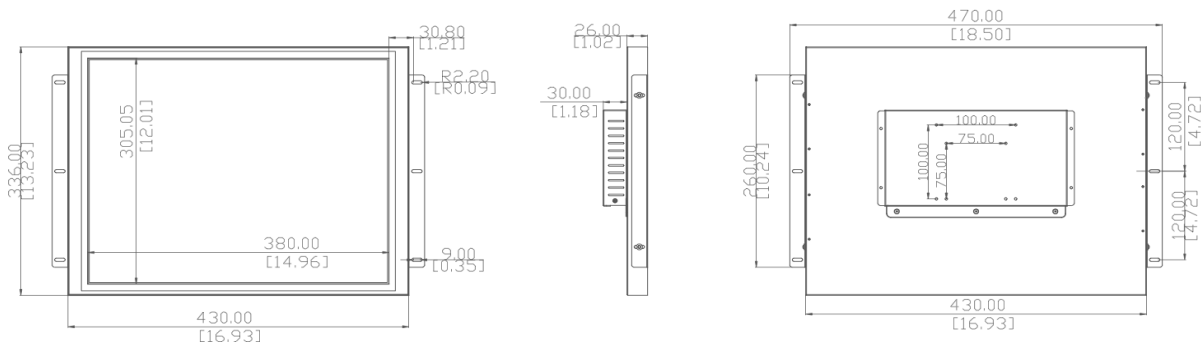

19.0" OPEN FRAME LCD MONITOR SERIES

Models and Features:

Model	Panel Type					Touch Screen
	Aspect Ratio	Resolution	Brightness	Contrast	Viewing Angle (H/V)	
OFU190A	5:4	1280x1024	250	1000:1	160/140	None
OFU190ARUE	5:4	1280x1024	250	1000:1	160/140	Resistive
OFU190E	5:4	1280x1024	1200	1000:1	160/140	None
OFU190ERUE	5:4	1280x1024	1200	1000:1	160/140	Resistive

Specifications:

Signal connector	VGA, DVI
OSD Control	Power, Menu, Up/Down, Auto
Operation Temperature	0 to 50 °C
Storage Temperature	-20 to 65 °C
Power Supply	External 12V/4.16A Power Adapter Universal 110-240VAC
Mounting	VESA 75/100 mm Flexible Side Mounting Brackets
Dimension	407x324x53 [mm] 16.02x12.76x2.09 [inches]
Weight	15 lbs; 6.8 kgs