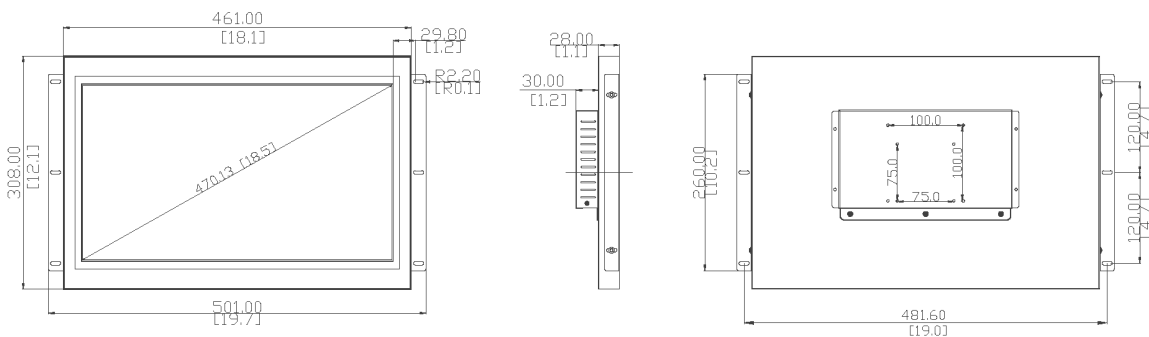

# 18.5" OPEN FRAME LCD MONITOR SERIES

## Models and Features:

Model	Panel Type					Touch Screen
	Aspect Ratio	Resolution	Brightness	Contrast	Viewing Angle (H/V)	
OFU185W	16:9	1366x768	300	1000:1	170/160	None
OFU185WRUE	16:9	1366x768	300	1000:1	170/160	Resistive
OFU185E	16:9	1366x768	1000	1000:1	170/160	None
OFU185ERUE	16:9	1366x768	1000	1000:1	170/160	Resistive

## Specifications:

Signal connector	VGA, HDMI
OSD Control	Power, Menu, Up/Down, Auto
Operation Temperature	0 to 50 °C
Storage Temperature	-20 to 60 °C
Power Supply	External 12V/4.16A Power Adapter Universal 110-240VAC
Mounting	VESA 75/100 mm Flexible Side Mounting Brackets
Dimension	501x308x60 [mm] 19.72x12.13x2.36 [inch]
Weight	9.75 lbs; 4.42 Kgs