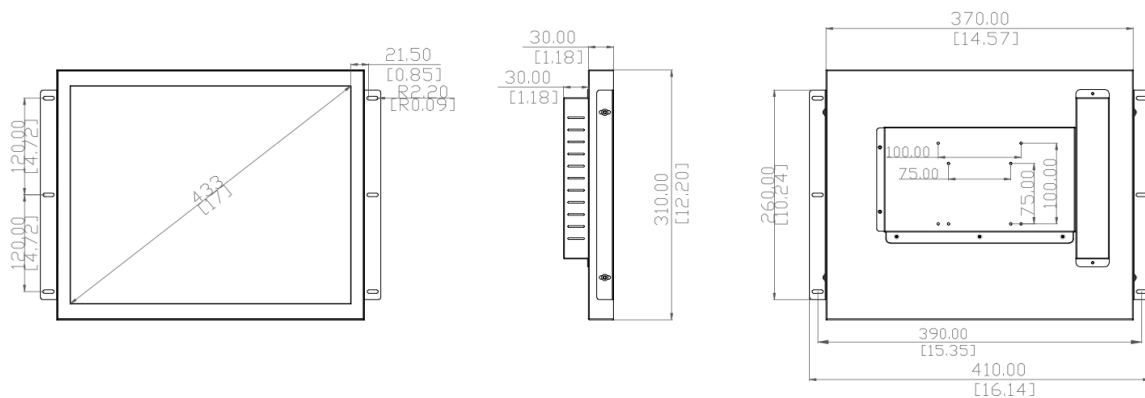

17.0" OPEN FRAME LCD MONITOR SERIES

Models and Features:

Model	Panel Type					Touch Screen
	Aspect Ratio	Resolution	Brightness	Contrast	Viewing Angle (H/V)	
OFU170A	5:4	1280x1024	250	700:1	170/160	None
OFU170ARUE	5:4	1280x1024	250	700:1	170/160	Resistive
OFU170E	5:4	1280x1024	1200	600:1	170/160	None
OFU170ERUE	5:4	1280x1024	1200	600:1	170/160	Resistive

Specifications:

Signal connector	VGA, DVI
OSD Control	Power, Menu, Up/Down, Auto
Operation Temperature	0 to 50 °C
Storage Temperature	-20 to 60 °C
Power Supply	External 12V/4.16A Power Adapter Universal 110-240VAC
Mounting	VESA 75/100 mm Flexible Side Mounting Brackets
Dimension	410x310x60 [mm] 16.14x12.2x2.36 [inches]
Weight	10 lbs; 4.5 Kgs