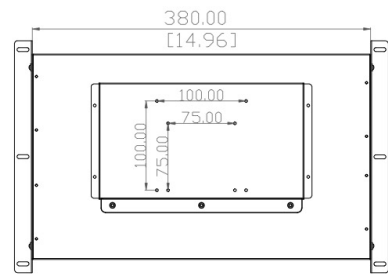

15.6" OPEN FRAME LCD MONITOR SERIES

Models and Features:

Model	Panel Type					Touch Screen
	Aspect Ratio	Resolution	Brightness	Contrast	Viewing Angle (H/V)	
OFU156W	16:9	1366x768	300	700:1	170/160	None
OFU156WRUE	16:9	1366x768	300	700:1	170/160	Resistive
OFU156E	16:9	1366x768	1000	700:1	170/160	None
OFU156ERUE	16:9	1366x768	1000	700:1	170/160	Resistive

Specifications:

Signal connector	VGA, HDMI
OSD Control	Power, Menu, Up/Down, Auto
Operation Temperature	0 to 50 °C
Storage Temperature	-20 to 60 °C
Power Supply	External 12V/4.16A Power Adapter Universal 110-240VAC
Mounting	VESA 75/100 mm Flexible Side Mounting Brackets
Dimension	420x230x60 [mm] 16.53x9.06x2.36 [inches]
Weight	10 lbs; 4.54 Kgs