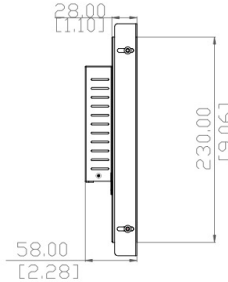

15.6" OPEN FRAME LCD MONITOR SERIES

Models and Features:

Model	Panel Type					Touch Screen
	Aspect Ratio	Resolution	Brightness	Contrast	Viewing Angle (H/V)	
OFU156W	16:9	1366x768	300	700:1	170/160	None
OFU156WRUE	16:9	1366x768	300	700:1	170/160	Resistive
OFU156E	16:9	1366x768	1000	700:1	170/160	None
OFU156ERUE	16:9	1366x768	1000	700:1	170/160	Resistive

Specifications:

Signal connector	VGA, HDMI
OSD Control	Power, Menu, Up/Down, Auto
Operation Temperature	0 to 50 °C
Storage Temperature	-20 to 60 °C
Power Supply	External 12V/4.16A Power Adapter Universal 110-240VAC
Mounting	VESA 75/100 mm Flexible Side Mounting Brackets
Dimension	420x230x60 [mm] 16.53x9.06x2.36 [inches]
Weight	10 lbs; 4.54 Kgs