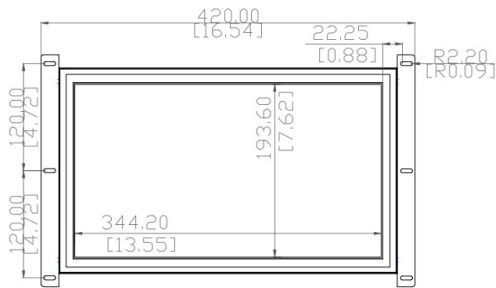

15.6" OPEN FRAME LCD MONITOR SERIES

Models and Features:

Model	Panel Type					Touch Screen
	Aspect Ratio	Resolution	Brightness	Contrast	Viewing Angle (H/V)	
OFU156W	16:9	1366x768	300	700:1	170/160	None
OFU156WRUE	16:9	1366x768	300	700:1	170/160	Resistive
OFU156E	16:9	1366x768	1000	700:1	170/160	None
OFU156ERUE	16:9	1366x768	1000	700:1	170/160	Resistive

Specifications:

Signal connector	VGA, HDMI
OSD Control	Power, Menu, Up/Down, Auto
Operation Temperature	0 to 50 °C
Storage Temperature	-20 to 60 °C
Power Supply	External 12V/4.16A Power Adapter Universal 110-240VAC
Mounting	VESA 75/100 mm Flexible Side Mounting Brackets
Dimension	420x230x60 [mm] 16.53x9.06x2.36 [inches]
Weight	10 lbs; 4.54 Kgs