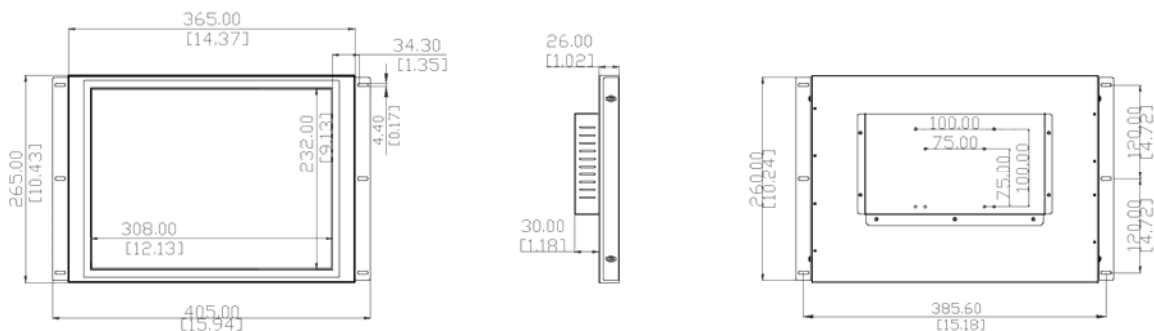

## Models and Features:

Model	Panel Type					Touch Screen
	Aspect Ratio	Resolution	Brightness	Contrast	Viewing Angle (H/V)	
OFU150A	4:3	1024x768	250	700:1	160/140	None
OFU150ARUE	4:3	1024x768	250	700:1	160/140	Resistive
OFU150G	4:3	1024x768	400	700:1	160/140	None
OFU150GRUE	4:3	1024x768	400	700:1	160/140	Resistive
OFU150F	4:3	1024x768	1700	700:1	160/140	None
OFU150FRUE	4:3	1024x768	1700	700:1	160/140	Resistive

## Specifications:

Signal connector	VGA, DVI
OSD Control	Power, Menu, Up/Down, Auto
Operation Temperature	-30 to 85°C (OFU150G and OFU150F) 0 to 65°C (OFU150A)
Storage Temperature	-20 to 65 °C (OFU150A) -30 to 80°C (OFU150G and OFU150F)
Power Supply	External 12V/4.16A Power Adapter Universal 110-240VAC
Mounting	VESA 75/100 mm Flexible Side Mounting Brackets
Dimension	365x305x60 [mm] 14.37x12x2.36 [inches]
Weight	7.6 lbs; 3.44 Kgs