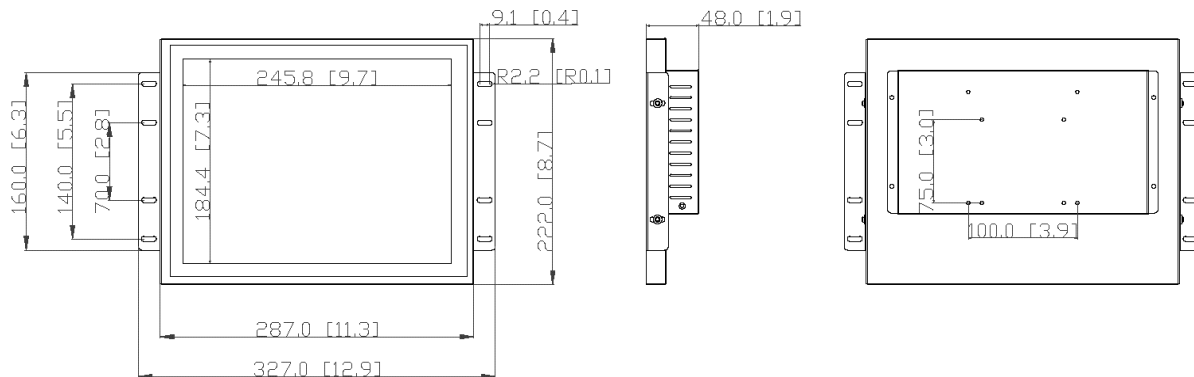

12.1" OPEN FRAME LCD MONITOR SERIES

Models and Features:

Model	Panel Type					Touch Screen
	Aspect Ratio	Resolution	Brightness	Contrast	Viewing Angle (H/V)	
OFU121F	4:3	1024x768	500	700:1	160/160	None
OFU121FRUE	4:3	1024x768	500	700:1	160/160	Resistive
OFU121E	4:3	1024x768	1000	700:1	160/160	None
OFU121ERUE	4:3	1024x768	1000	700:1	160/160	Resistive

Specifications:

Signal connector	VGA, DVI
OSD Control	Power, Menu, Up/Down, Auto
Operation Temperature	-30 to 85 °C
Storage Temperature	-30 to 85 °C
Power Supply	External 12V/4.16A Power Adapter Universal 110-240VAC
Mounting	VESA 75/100 mm Flexible Side Mounting Brackets
Dimension	327 x 222 x 48 mm ; 12.9 x 8.7 x 1.9 inch
Weight	1.58 Kgs; 3.5 lbs