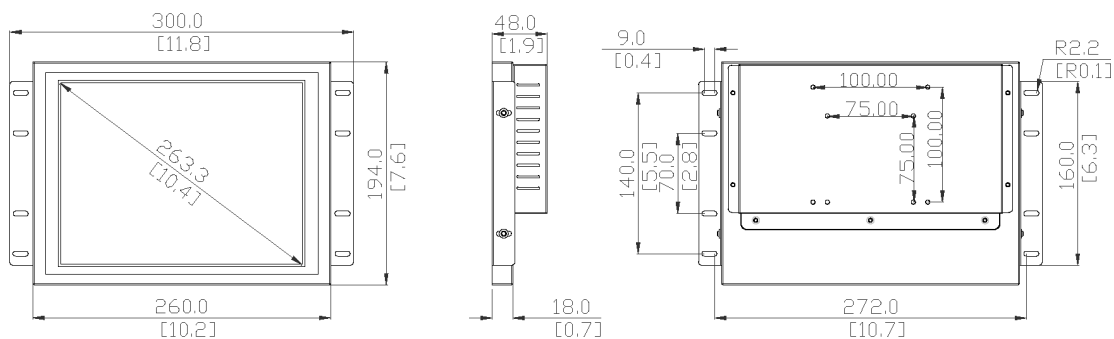

10.4" OPEN FRAME LCD MONITOR SERIES

Models and Features:

Model	Panel Type					Touch Screen
	Aspect Ratio	Resolution	Brightness	Contrast	Viewing Angle (H/V)	
OFU104D	4:3	1024x768	400	3000:1	178/178	None
OFU104DRUE	4:3	1024x768	400	3000:1	178/178	Resistive
OFU104E	4:3	1024x768	1000	3000:1	178/178	None
OFU104ERUE	4:3	1024x768	1000	3000:1	178/178	Resistive

Specifications:

Signal connector	VGA, DVI
OSD Control	Power, Menu, Up/Down, Auto
Operation Temperature	-30 to 80 °C
Storage Temperature	-30 to 80 °C
Power Supply	External 12V/4.16A Power Adapter Universal 110-240VAC
Mounting	VESA 75/100 mm Flexible Side Mounting Brackets
Dimension	300x194x48 [mm] 11.8x7.64x1.89 [Inches]
Weight	1.52 Kgs 3.35 lbs