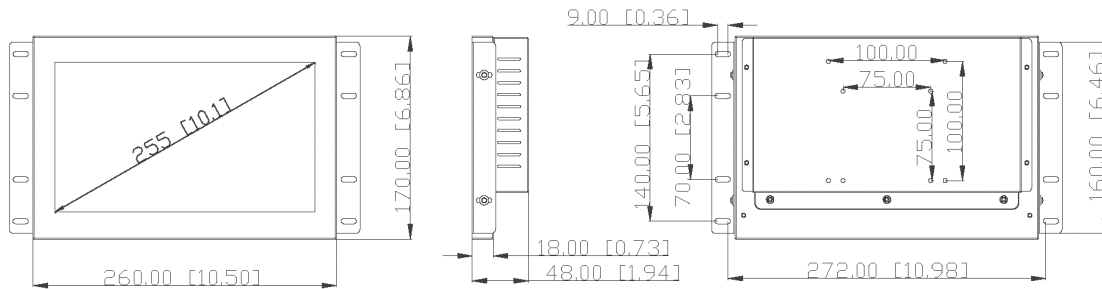

# 10.1" OPEN FRAME LCD MONITOR SERIES

## Models and Features:

Model	Panel Type					Touch Screen
	Aspect Ratio	Resolution	Brightness	Contrast	Viewing Angle (H/V)	
OFU101A	16:10	1280x800	300	1300:1	170/170	None
OFU101B	16:9	1366x768	200	500:1	90/50	None
OFU101BRUE	16:9	1366x768	200	500:1	90/50	Resistive
OFU101E	16:10	1280x800	800	1300:1	170/170	None

## Specifications:

Signal connector	VGA, HDMI
OSD Control	Power, Menu, Up/Down, Auto
Operation Temperature	-20 to 60 °C (OFU101A and OFU101E) 0-60 °C(OFU101B)
Storage Temperature	-30 to 70°C (OFU101A and OFU101E) -20 to 60°C (OFU101B)
Power Supply	External 12V/4.16A Power Adapter Universal 110-240VAC
Mounting	VESA 75/100 mm Flexible Side Mounting Brackets
Dimension	300x170x48[mm] 11.8x6.7x1.9 [inches]
Weight	3.35lbs 1.52 kgs